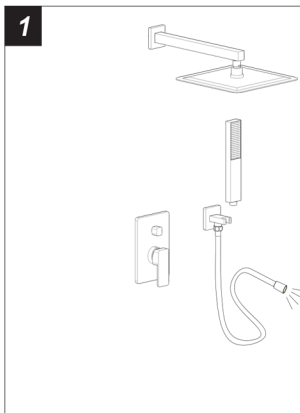

## FEATURES

- Two function valve
- Wall mount shower head
- Rainshower
- Handshower included
- Silicone water nozzles
- Ceramic cartridge
- Shower head flow rate 2.5 GPM
- Handshower head flow rate 2.5 GPM
- Pressure balance valve
- Brass body

SHOWER SYSTEM **DAX-6813B-BN**

MODEL	DAX-6813B-BN
ADA	NONE
UPC APPROVED	YES
ANSI APPROVED	NONE
ASME APPROVED	NONE
BODYSPRAYS INCLUDED	NONE
HAND SHOWER FLOW RATE (GPM)	2.5 GPM
SHOWER HEAD FLOW RATE (GPM)	2.5 GPM
HANDLE MATERIAL	Zinc
HAND SHOWER INCLUDED	YES
HAND SHOWER HOSE INCLUDED	YES
HAND SHOWER HOSE LENGTH	59-1/16 "
INSTALLATION TYPE	Wall mount
PRESSURE BALANCE	YES
SCALD GUARD	NONE
SHOWER ARM CONNECTION SIZE	1/2-14-NPT
SHOWER HEAD	YES
SHOWER HEAD SHAPE	Square
SHOWER HEAD WIDTH	17"
SLIDE BAR INCLUDED	NONE
SLIDE BAR DIMENSION	NONE
SPRAY PATTERN	YES
THERMOSTATIC	NONE
VALVE INCLUDED	YES
VALVE TYPE	Pressure-balancing control valve
WATERSENSE CERTIFIED	NONE
WALL ELBOW DIMENSION	1/2-14-NPT
FINISH	Brushed nickel

**Step 2 Checking and testing**

1. Remove the Faucet nozzle by hand. Turn the faucet handle all the way on, turn on hot and cold water supply and flush water lines for one minute. Reinstall Faucet nozzle by hand.
2. Check all connections at arrows for leaks, re-tighten it if necessary.