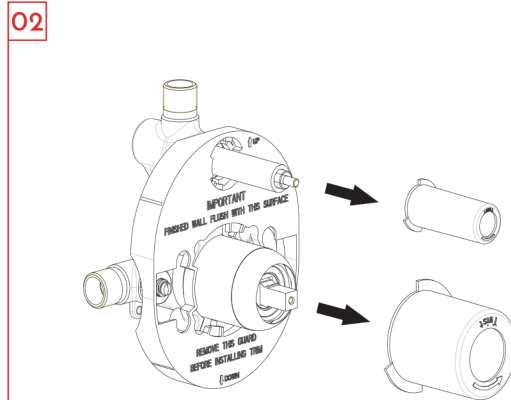

## FEATURES

- Two function valve
- Wall mount shower head
- Rainshower
- Handshower included
- Silicone water nozzles
- Ceramic cartridge
- Shower head flow rate 2.5 GPM
- Handshower head flow rate 2.5 GPM
- Pressure balance valve
- Brass body

SHOWER SYSTEM **DAX-6813B-BN**

MODEL	DAX-6813B-BN
ADA	NONE
UPC APPROVED	YES
ANSI APPROVED	NONE
ASME APPROVED	NONE
BODYSPRAYS INCLUDED	NONE
HAND SHOWER FLOW RATE (GPM)	2.5 GPM
SHOWER HEAD FLOW RATE (GPM)	2.5 GPM
HANDLE MATERIAL	Zinc
HAND SHOWER INCLUDED	YES
HAND SHOWER HOSE INCLUDED	YES
HAND SHOWER HOSE LENGTH	59-1/16 "
INSTALLATION TYPE	Wall mount
PRESSURE BALANCE	YES
SCALD GUARD	NONE
SHOWER ARM CONNECTION SIZE	1/2-14-NPT
SHOWER HEAD	YES
SHOWER HEAD SHAPE	Square
SHOWER HEAD WIDTH	17"
SLIDE BAR INCLUDED	NONE
SLIDE BAR DIMENSION	NONE
SPRAY PATTERN	YES
THERMOSTATIC	NONE
VALVE INCLUDED	YES
VALVE TYPE	Pressure-balancing control valve
WATERSENSE CERTIFIED	NONE
WALL ELBOW DIMENSION	1/2-14-NPT
FINISH	Brushed nickel

**Step 2 Checking and testing**

1. Remove the Faucet nozzle by hand. Turn the faucet handle all the way on, turn on hot and cold water supply and flush water lines for one minute. Reinstall Faucet nozzle by hand.
2. Check all connections at arrows for leaks, re-tighten it if necessary.

**!**  
BUT DON'T OVERTIGHTEN

DIAGRAM NUMBER	DAX SKU	TITLE DESCRIPTION
1	6813B-5	Bowels Core
2	6923-08	Bonnet
3	O-16-1-8	O-Ring
4	6923-07	Stud
5	O-10-5-1-9	O-Ring
6	6923-06	Spring
7	6923-05	Stop
8	6923-04	Gasket
9	6813B-1	Body
10	6923-3	Ceramic Cartridge
11	6813-3	Ceramic Cartridge
12	6813-2	Outer Loop
13	6813-4	Handle
14	6923-2	Outer Loop
15	N-M42-1-25	Bonnet
16	6951A-4	Cap W/Adjusting Ring
17	6923-11	Protect Cover
18	10-24UNC	Screw
19	6533A-2	Gasket
20	6813-15	O-Ring
21	6923-12	O-Ring
22	6813B-3	Escutcheon
23	M5-6N	Screw
24	JD-6941A-02	Button(Red/Blue)
25	6813B-1	Handle
26	6813B-6	Asiento
27	6813B-7	Handshower
28	6813B-2	Shower Hose
29	6813B-9	Shower
30	6813B-15	Shower Hose
31	ls-60	Screw
32	sn-6.8	Button