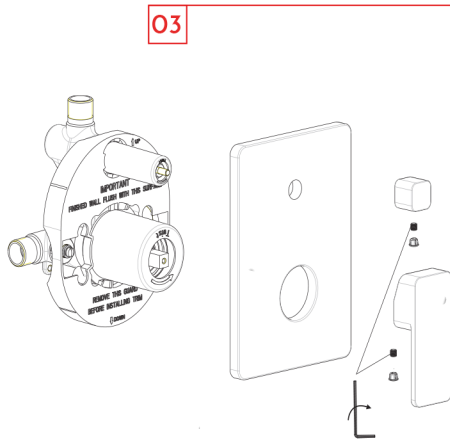

## FEATURES

- Two function valve
- Wall mount shower head
- Rainshower
- Handshower included
- Silicone water nozzles
- Ceramic cartridge
- Shower head flow rate 2.5 GPM
- Handshower head flow rate 2.5 GPM
- Pressure balance valve
- Brass body

SHOWER SYSTEM **DAX-6813B-BN**

MODEL	DAX-6813B-BN
ADA	NONE
UPC APPROVED	YES
ANSI APPROVED	NONE
ASME APPROVED	NONE
BODYSPRAYS INCLUDED	NONE
HAND SHOWER FLOW RATE (GPM)	2.5 GPM
SHOWER HEAD FLOW RATE (GPM)	2.5 GPM
HANDLE MATERIAL	Zinc
HAND SHOWER INCLUDED	YES
HAND SHOWER HOSE INCLUDED	YES
HAND SHOWER HOSE LENGTH	59-1/16 "
INSTALLATION TYPE	Wall mount
PRESSURE BALANCE	YES
SCALD GUARD	NONE
SHOWER ARM CONNECTION SIZE	1/2-14-NPT
SHOWER HEAD	YES
SHOWER HEAD SHAPE	Square
SHOWER HEAD WIDTH	17"
SLIDE BAR INCLUDED	NONE
SLIDE BAR DIMENSION	NONE
SPRAY PATTERN	YES
THERMOSTATIC	NONE
VALVE INCLUDED	YES
VALVE TYPE	Pressure-balancing control valve
WATERSENSE CERTIFIED	NONE
WALL ELBOW DIMENSION	1/2-14-NPT
FINISH	Brushed nickel

**!**  
BUT DON'T OVERTIGHTEN

DIAGRAM NUMBER	DAX SKU	TITLE DESCRIPTION
1	6813B-5	Bowels Core
2	6923-08	Bonnet
3	O-16-1-8	O-Ring
4	6923-07	Stud
5	O-10-5-1-9	O-Ring
6	6923-06	Spring
7	6923-05	Stop
8	6923-04	Gasket
9	6813B-1	Body
10	6923-3	Ceramic Cartridge
11	6813-3	Ceramic Cartridge
12	6813-2	Outer Loop
13	6813-4	Handle
14	6923-2	Outer Loop
15	N-M42-1-25	Bonnet
16	6951A-4	Cap W/Adjusting Ring
17	6923-11	Protect Cover
18	10-24UNC	Screw
19	6533A-2	Gasket
20	6813-15	O-Ring
21	6923-12	O-Ring
22	6813B-3	Escutcheon
23	M5-6N	Screw
24	JD-6941A-02	Button(Red/Blue)
25	6813B-1	Handle
26	6813B-6	Asiento
27	6813B-7	Handshower
28	6813B-2	Shower Hose
29	6813B-9	Shower
30	6813B-15	Shower Hose
31	ls-60	Screw
32	sn-6.8	Button