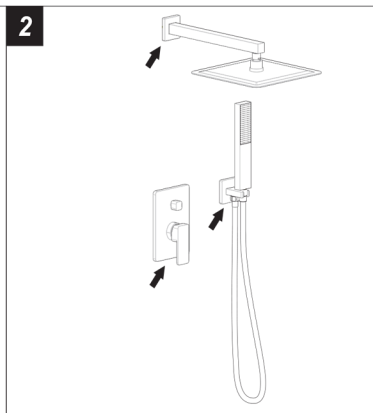

1. Remove the Faucet nozzle by hand. Turn the faucet handle all the way on, turn on hot and cold water supply and flush water lines for one minute. Reinstall Faucet nozzle by hand.
2. Check all connections at arrows for leaks, re-tighten it if necessary.

!
BUT DON'T OVERTIGHTEN