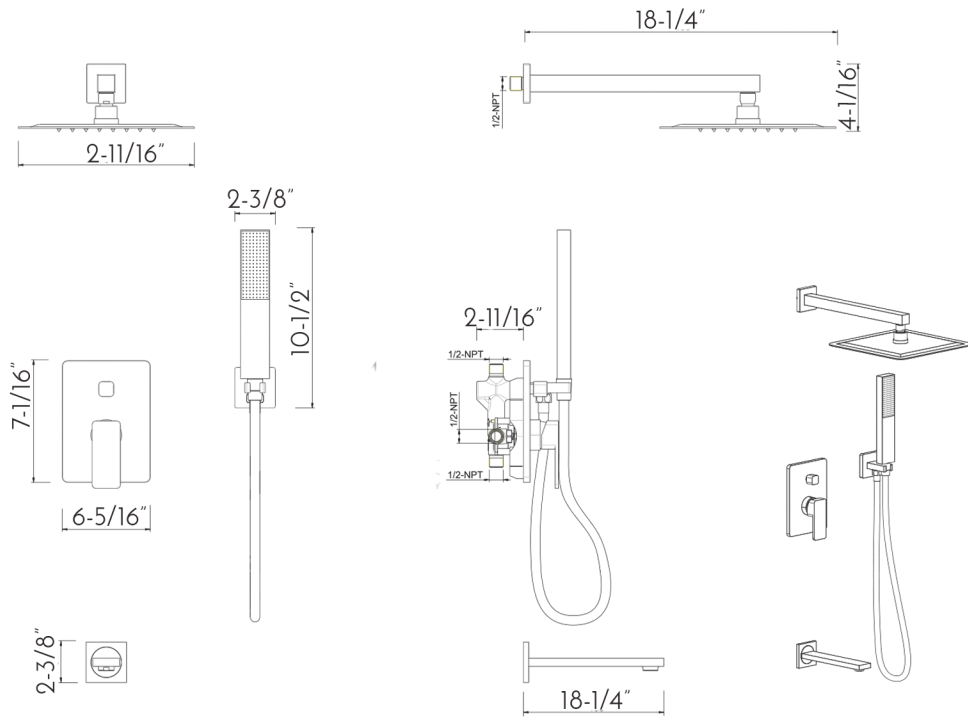

## FEATURES

- Two function valve
- Wall mount shower head
- Rainshower
- Handshower included
- Silicone water nozzles
- Ceramic cartridge
- Shower head flow rate 2.5 GPM
- Handshower head flow rate 2.5 GPM
- Pressure balance valve
- Brass body

SHOWER SYSTEM **DAX-6813B-BN**

MODEL	DAX-6813B-BN
ADA	NONE
UPC APPROVED	YES
ANSI APPROVED	NONE
ASME APPROVED	NONE
BODYSPRAYS INCLUDED	NONE
HAND SHOWER FLOW RATE (GPM)	2.5 GPM
SHOWER HEAD FLOW RATE (GPM)	2.5 GPM
HANDLE MATERIAL	Zinc
HAND SHOWER INCLUDED	YES
HAND SHOWER HOSE INCLUDED	YES
HAND SHOWER HOSE LENGTH	59-1/16 "
INSTALLATION TYPE	Wall mount
PRESSURE BALANCE	YES
SCALD GUARD	NONE
SHOWER ARM CONNECTION SIZE	1/2-14-NPT
SHOWER HEAD	YES
SHOWER HEAD SHAPE	Square
SHOWER HEAD WIDTH	17"
SLIDE BAR INCLUDED	NONE
SLIDE BAR DIMENSION	NONE
SPRAY PATTERN	YES
THERMOSTATIC	NONE
VALVE INCLUDED	YES
VALVE TYPE	Pressure-balancing control valve
WATERSENSE CERTIFIED	NONE
WALL ELBOW DIMENSION	1/2-14-NPT
FINISH	Brushed nickel

**Step 2 Checking and testing**

1. Remove the Faucet nozzle by hand. Turn the faucet handle all the way on, turn on hot and cold water supply and flush water lines for one minute. Reinstall Faucet nozzle by hand.
2. Check all connections at arrows for leaks, re-tighten it if necessary.

**!**  
BUT DON'T OVERTIGHTEN

DIAGRAM NUMBER	DAX SKU	TITLE DESCRIPTION
1	6813B-5	Bowels Core
2	6923-08	Bonnet
3	O-16-1-8	O-Ring
4	6923-07	Stud
5	O-10-5-1-9	O-Ring
6	6923-06	Spring
7	6923-05	Stop
8	6923-04	Gasket
9	6813B-1	Body
10	6923-3	Ceramic Cartridge
11	6813-3	Ceramic Cartridge
12	6813-2	Outer Loop
13	6813-4	Handle
14	6923-2	Outer Loop
15	N-M42-1-25	Bonnet
16	6951A-4	Cap W/Adjusting Ring
17	6923-11	Protect Cover
18	10-24UNC	Screw
19	6533A-2	Gasket
20	6813-15	O-Ring
21	6923-12	O-Ring
22	6813B-3	Escutcheon
23	M5-6N	Screw
24	JD-6941A-02	Button(Red/Blue)
25	6813B-1	Handle
26	6813B-6	Asiento
27	6813B-7	Handshower
28	6813B-2	Shower Hose
29	6813B-9	Shower
30	6813B-15	Shower Hose
31	ls-60	Screw
32	sn-6.8	Button