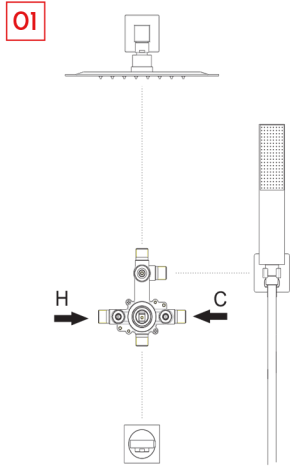

## FEATURES

- Two function valve
- Wall mount shower head
- Rainshower
- Handshower included
- Silicone water nozzles
- Ceramic cartridge
- Shower head flow rate 2.5 GPM
- Handshower head flow rate 2.5 GPM
- Pressure balance valve
- Brass body

SHOWER SYSTEM **DAX-6813B-BN**

MODEL	DAX-6813B-BN
ADA	NONE
UPC APPROVED	YES
ANSI APPROVED	NONE
ASME APPROVED	NONE
BODYSPRAYS INCLUDED	NONE
HAND SHOWER FLOW RATE (GPM)	2.5 GPM
SHOWER HEAD FLOW RATE (GPM)	2.5 GPM
HANDLE MATERIAL	Zinc
HAND SHOWER INCLUDED	YES
HAND SHOWER HOSE INCLUDED	YES
HAND SHOWER HOSE LENGTH	59-1/16 "
INSTALLATION TYPE	Wall mount
PRESSURE BALANCE	YES
SCALD GUARD	NONE
SHOWER ARM CONNECTION SIZE	1/2-14-NPT
SHOWER HEAD	YES
SHOWER HEAD SHAPE	Square
SHOWER HEAD WIDTH	17"
SLIDE BAR INCLUDED	NONE
SLIDE BAR DIMENSION	NONE
SPRAY PATTERN	YES
THERMOSTATIC	NONE
VALVE INCLUDED	YES
VALVE TYPE	Pressure-balancing control valve
WATERSENSE CERTIFIED	NONE
WALL ELBOW DIMENSION	1/2-14-NPT
FINISH	Brushed nickel

**!**  
BUT DON'T OVERTIGHTEN

DIAGRAM NUMBER	DAX SKU	TITLE DESCRIPTION
1	6813B-5	Bowels Core
2	6923-08	Bonnet
3	O-16-1-8	O-Ring
4	6923-07	Stud
5	O-10-5-1-9	O-Ring
6	6923-06	Spring
7	6923-05	Stop
8	6923-04	Gasket
9	6813B-1	Body
10	6923-3	Ceramic Cartridge
11	6813-3	Ceramic Cartridge
12	6813-2	Outer Loop
13	6813-4	Handle
14	6923-2	Outer Loop
15	N-M42-1-25	Bonnet
16	6951A-4	Cap W/Adjusting Ring
17	6923-11	Protect Cover
18	10-24UNC	Screw
19	6533A-2	Gasket
20	6813-15	O-Ring
21	6923-12	O-Ring
22	6813B-3	Escutcheon
23	M5-6N	Screw
24	JD-6941A-02	Button(Red/Blue)
25	6813B-1	Handle
26	6813B-6	Asiento
27	6813B-7	Handshower
28	6813B-2	Shower Hose
29	6813B-9	Shower
30	6813B-15	Shower Hose
31	ls-60	Screw
32	sn-6.8	Button